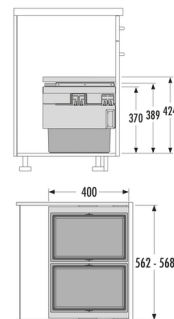

CARGO SYNCHRO

HAILO AS Cargo Synchro 600
28/28

3608621

GTIN: 4007126368317

For front-mount-door cabinets of 600 mm width

SLIDE

2 BUCKET

56 l

TOTAL

FOR CABINET WIDTH:

60 cm

SPECIFICATIONS

Type of installation Slide	yes
Cabinet-width min. (cm)	60
Cabinet-width max. (cm)	60
Suitable for cabinet width (cm)	60
available Cabinet-depth min. (mm)	405
Sidewall mounted	yes
Slides	covered, dampened slides with self-closing device with fully synchronized over-travel
Side-wall thickness (mm)	16-19
Product dimensions (WxDxH) (mm)	562-568 x 400 x 424
Packing dimensions (WxDxH) (mm)	575 x 340 x 480
System-depth (mm)	400
Lid	Pullout metal/plastic system lid, with anti-slip rubber mat
Number of bins	2
Total volume (l)	56
Color metal parts	dark grey

SKETCHES

Color plastic parts	dark grey
---------------------	-----------

Weight incl. packing (kg)	11,8
---------------------------	------